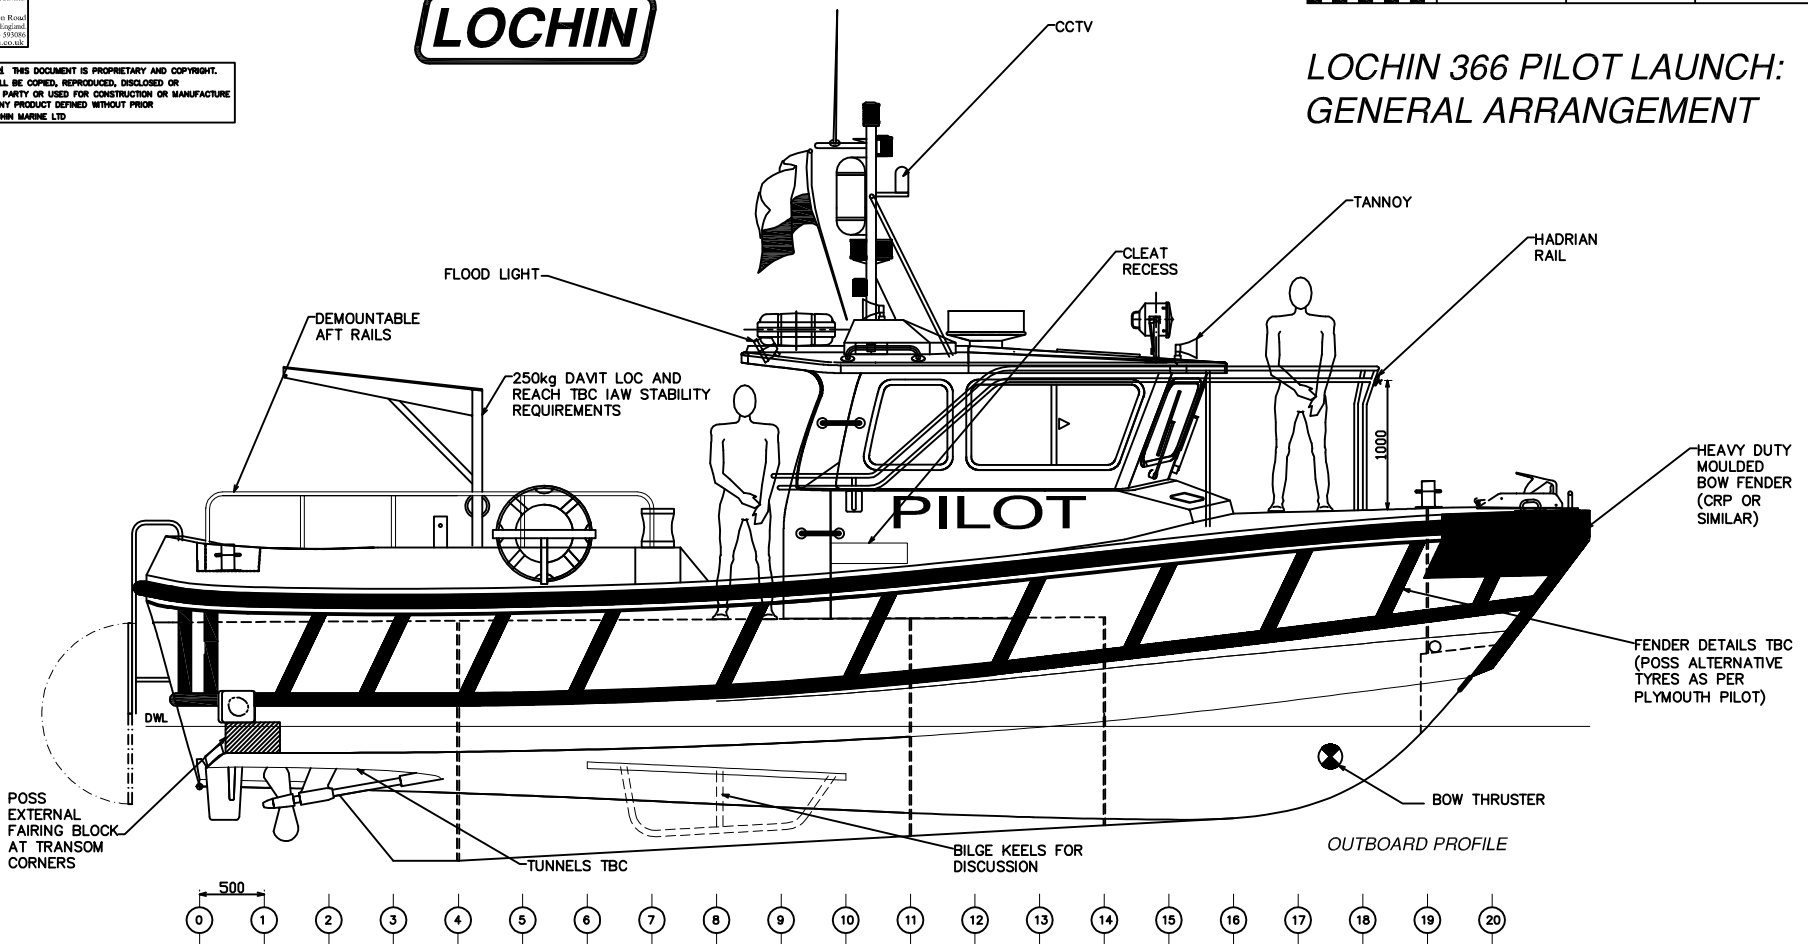

LOCHIN

LOCHIN 366 PILOT LAUNCH: GENERAL ARRANGEMENT

Particulars
 LOA 11.80m
 Length WL 9.63m
 Beam Overall 4.04m
 Draught 1.00m

01	JUL10	PRELIM ISSUE TO CLIENT	is
Issue Date	Modification		ckd
Scale:	1:30		
plotted at:	A1	DWG REF: 366-RYE	
All dim's in mm			
DWG TITLE:			

**LOCHIN 366
 PILOT / WORKBOAT
 GENERAL ARRANGEMENT**