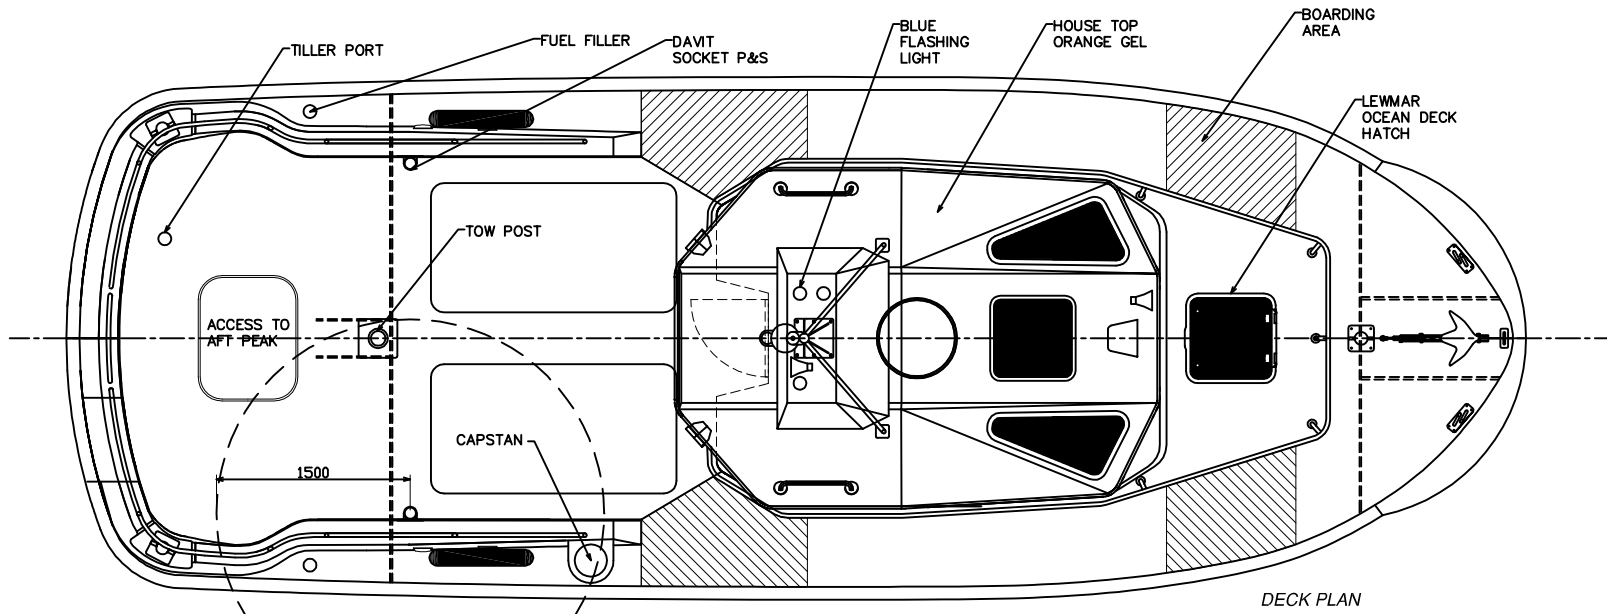

LOCHIN

LOCHIN 366 PILOT LAUNCH: GENERAL ARRANGEMENT

Particulars
 LOA 11.80m
 Length WL 9.63m
 Beam Overall 4.04m
 Draught 1.00m

01	JUL10	PRELIM ISSUE TO CLIENT	is
Issue Date	Modification		ckd
Scale:	1:30		
plotted at:	A1	DWG REF: 366-RYE	
All dim's in mm			
DWG TITLE:			

**LOCHIN 366
 PILOT / WORKBOAT
 GENERAL ARRANGEMENT**