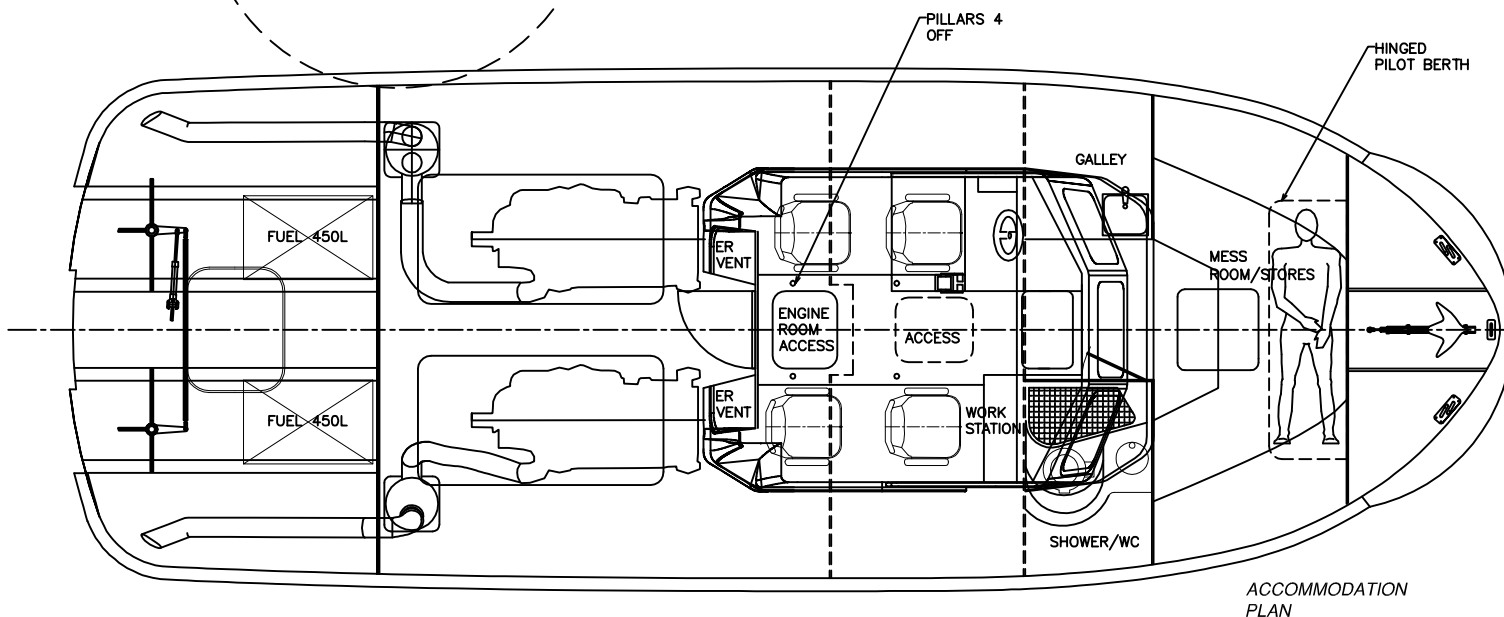

LOCHIN

LOCHIN 366 PILOT LAUNCH: GENERAL ARRANGEMENT

Particulars
 LOA 11.80m
 Length WL 9.63m
 Beam Overall 4.04m
 Draught 1.00m

01	JUL10	PRELIM ISSUE TO CLIENT	is
Issue Date	Modification		ckd
Scale:	1:30		
plotted at:	A1	DWG REF: 366-RYE	
All dim's in mm			
DWG TITLE:			

**LOCHIN 366
 PILOT / WORKBOAT
 GENERAL ARRANGEMENT**