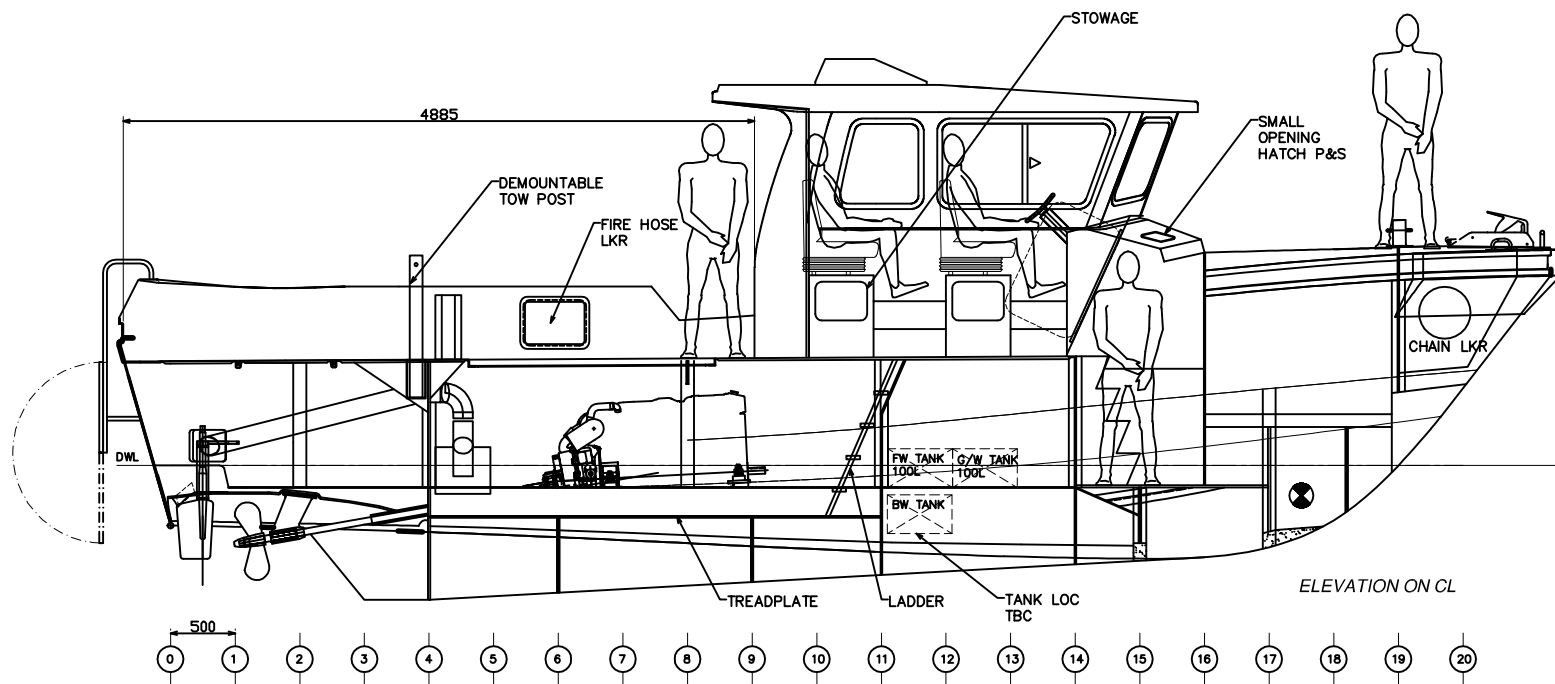

LOCHIN

LOCHIN 366 PILOT LAUNCH: GENERAL ARRANGEMENT

Particulars
 LOA 11.80m
 Length WL 9.63m
 Beam Overall 4.04m
 Draught 1.00m

01	JUL10	PRELIM ISSUE TO CLIENT	is
Issue Date	Modification		ckd
Scale:	1:30		
plotted at:	A1	DWG REF: 366-RYE	
All dim's in mm			
DWG TITLE:			

**LOCHIN 366
 PILOT / WORKBOAT
 GENERAL ARRANGEMENT**